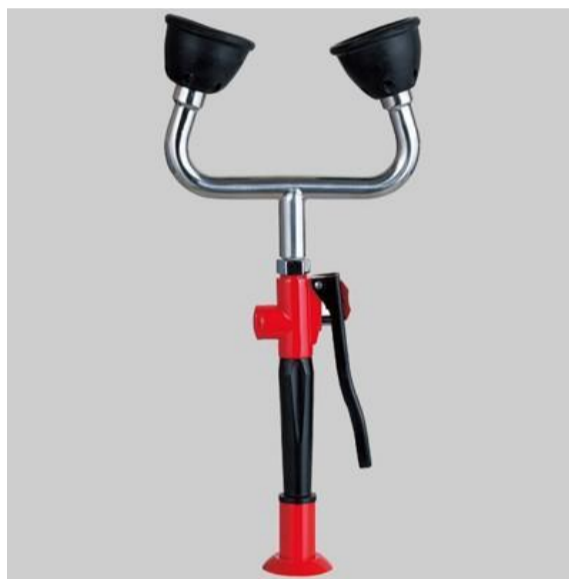

CHECK ZH'S EYEWASH SHOWER STATION:

[Emergency Shower Eyewash Station](#)

[Deck Mounted Eyewash](#)

[Portable Eyewash Station](#)

[Eyewash shower](#) is a necessary equipment for safety and labor protection, as well as an emergency and protective facility for occasions where toxic and corrosive substances such as acids, alkalis, and organic substances are exposed. There is a dust cover on each spray head of the eye washer. The valve of the eyewash is easy to operate and has anti-corrosion function. The spray head of the eye washer has a filter to prevent debris in the water from causing damage to the human eye. Meanwhile, The main valve of the emergency sprinkler device should be in a normally open state, and there should be no obstacles below the sprinkler head. It is not possible to replace the emergency sprinkler device with a normal shower device.

EYEWASH SHOWER STATION STRUCTURE

- Pedestal: used to fix the eye washer;
- Wash Area: Prevent the water from washing eyes and spraying from flowing out.
- Eyewash Shower Head: The spray system is used to spray and wash the whole body, and the eyewash system is used to wash the eyes, face, neck, or arms.
- Dust cover: A dustproof device used to protect the eye wash nozzle.
- Valve: A valve device used to open and close water flow.
- Filter: used to filter out debris entering the eye washer.

- Pedestal: aluminum alloy + yellow ABS material, high strength, and pressure resistance. Diameter 220mm, Fix with M8 expansion screw.
- Connection of inlet and outlet: DN32 internal thread, middle inlet, and lower drain. It can be customized according to requirements.
- Performance: It has good resistance to corrosive solutions such as acid, alkali, salt, oil, etc.
- Packing: 74*28*23cm;