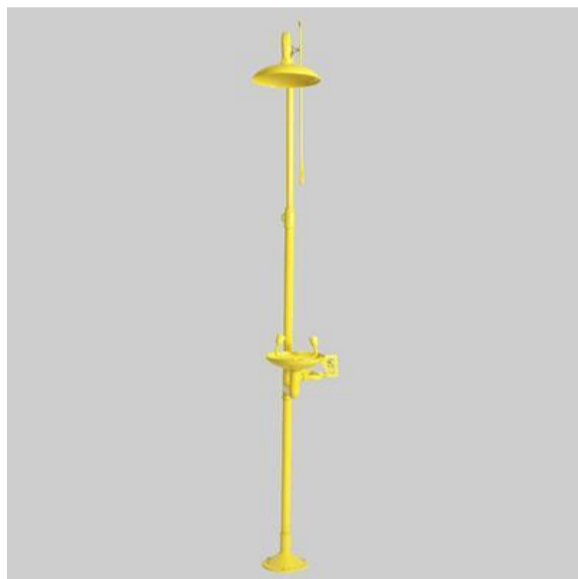

CHECK ZH'S EYEWASH SHOWER STATION:

[Emergency Shower Eyewash Station](#)

[Deck Mounted Eyewash](#)

[Portable Eyewash Station](#)

[Eyewash shower](#) is a necessary equipment for safety and labor protection, as well as an emergency and protective facility for occasions where toxic and corrosive substances such as acids, alkalis, and organic substances are exposed. There is a dust cover on each spray head of the eye washer. The valve of the eyewash is easy to operate and has anti-corrosion function. The spray head of the eye washer has a filter to prevent debris in the water from causing damage to the human eye. Meanwhile, The main valve of the emergency sprinkler device should be in a normally open state, and there should be no obstacles below the sprinkler head. It is not possible to replace the emergency sprinkler device with a normal shower device.

EYEWASH SHOWER STATION STRUCTURE

- Pedestal: used to fix the eye washer;
- Wash Area: Prevent the water from washing eyes and spraying from flowing out.
- Eyewash Shower Head: The spray system is used to spray and wash the whole body, and the eyewash system is used to wash the eyes, face, neck, or arms.
- Dust cover: A dustproof device used to protect the eye wash nozzle.
- Valve: A valve device used to open and close water flow.
- Filter: used to filter out debris entering the eye washer.

- Pedestal: aluminum alloy + yellow ABS material, high strength, and pressure resistance. Diameter 220mm, Fix with M8 expansion screw.
- Connection of inlet and outlet: DN32 internal thread, middle inlet, and lower drain. It can be customized according to requirements.
- Performance: It has good resistance to corrosive solutions such as acid, alkali, salt, oil, etc.
- Packing: 74*28*23cm;